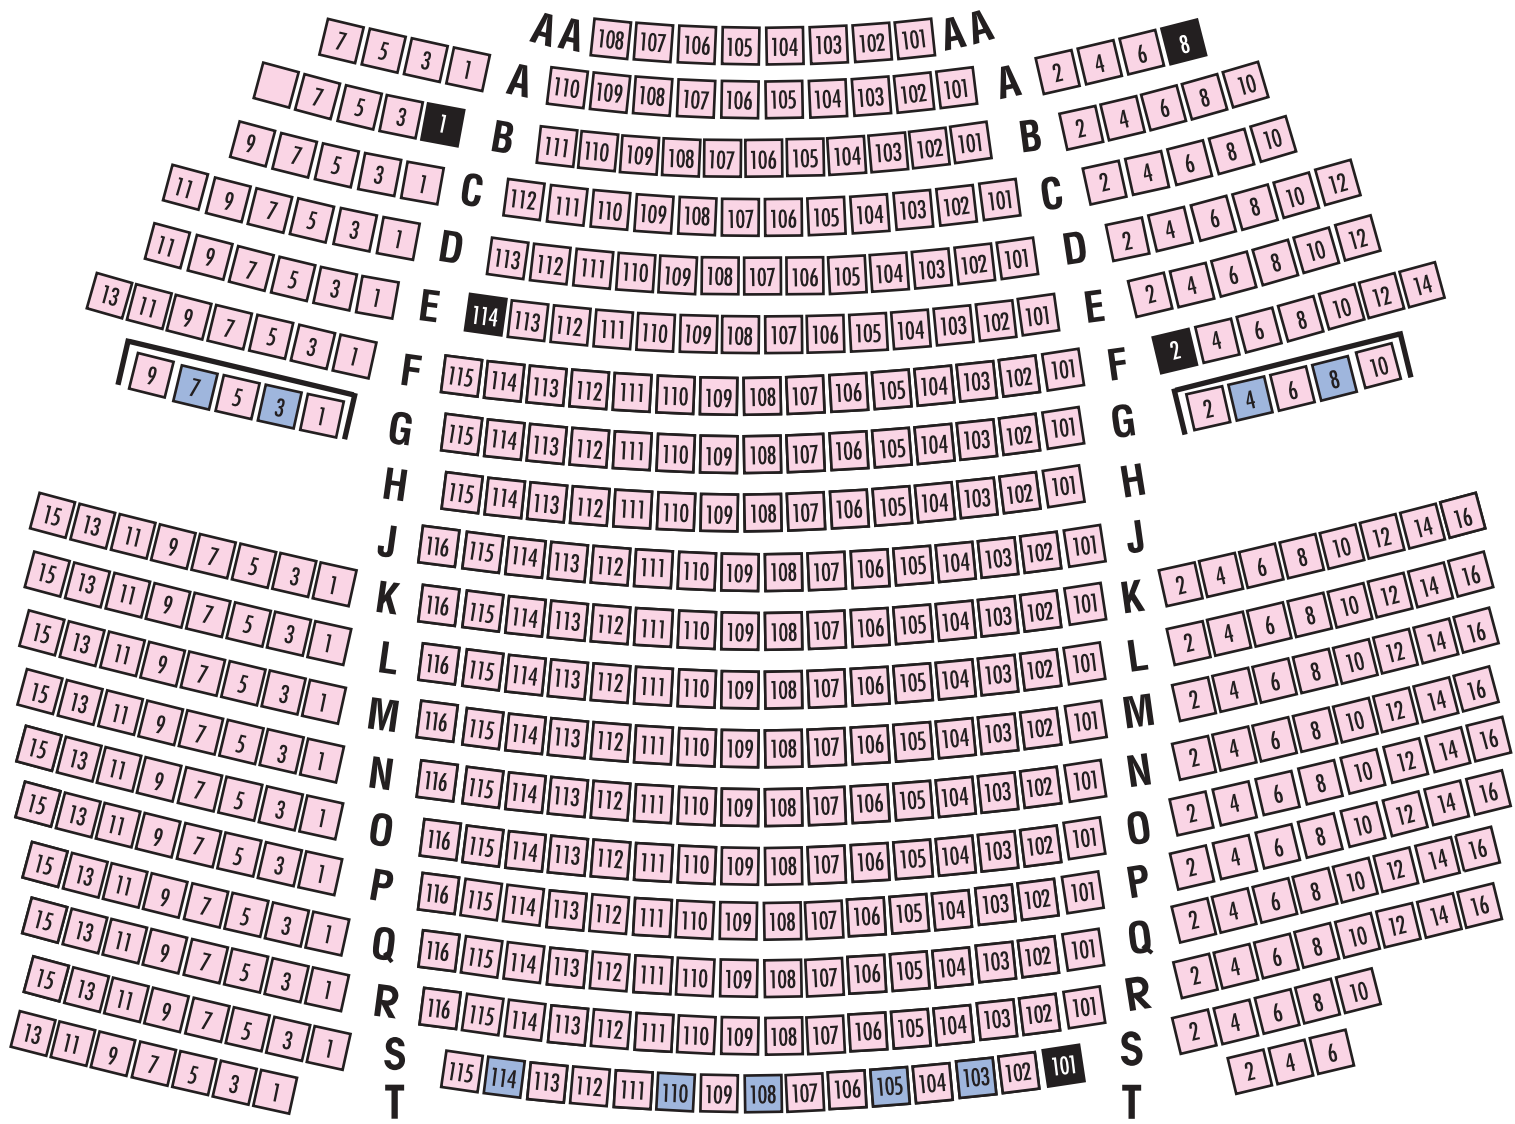

STAGE 42

499 SEATS

ORCHESTRA

ACCESSIBLE SEATING AVAILABLE

- 13 Wheelchair Viewing
- 13 Aisle Seats with Folding Armrest