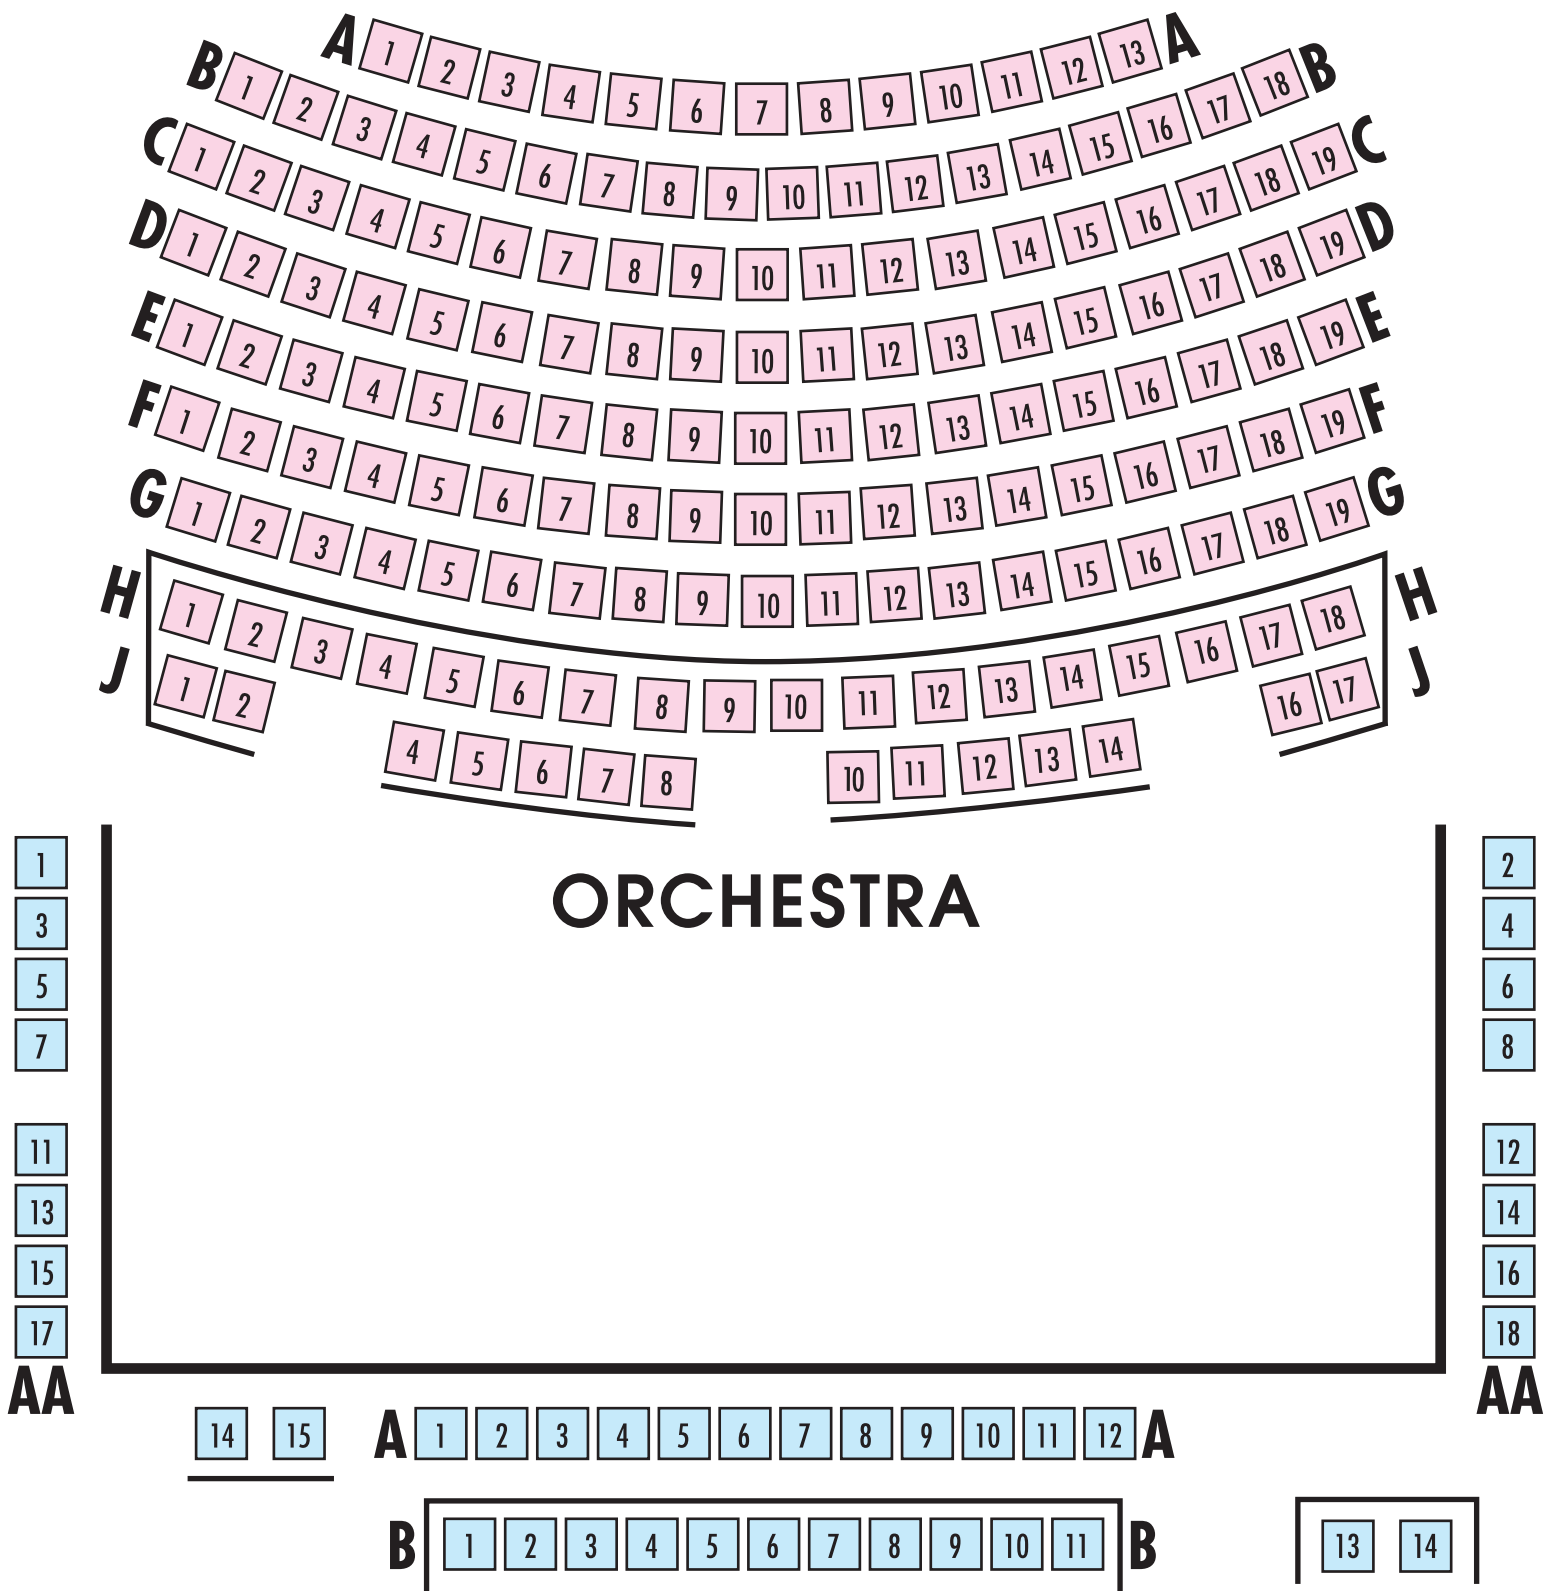

# STAGE 5

## 199 SEATS

### MEZZANINE

MEZZANINE ROW A  
OVERHANGS ORCHESTRA ROW G

FOR INFORMATION ABOUT WHEELCHAIR ACCESS,  
PLEASE ASK A BOX OFFICE REPRESENTATIVE